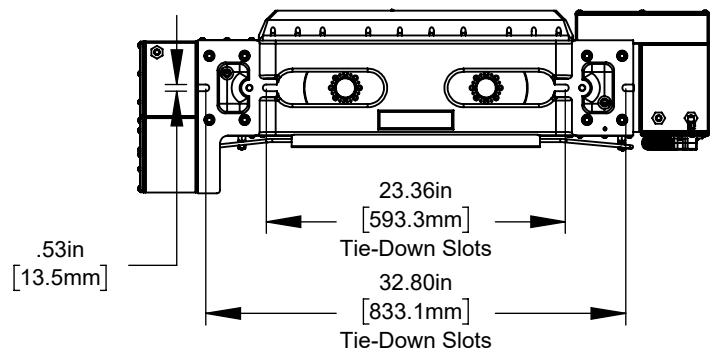

Top View
Platter Rotated 90° to Base

Top View

Front View
Platter Rotated 90° to Base

Front View

Bottom View

DETAIL A
SCALE 2 : 3