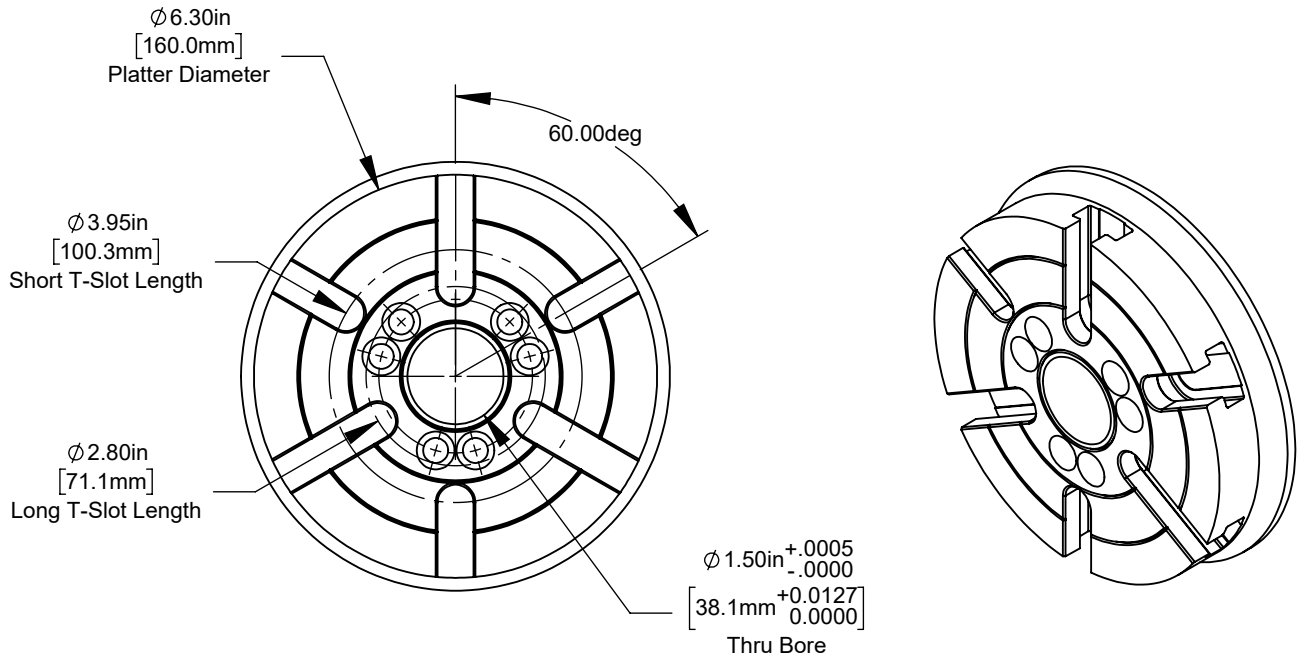

Top View
Platter Rotated 90° to Base

Top View

Front View
Platter Rotated 90° to Base

Front View

Bottom View

DETAIL A
SCALE 2 : 3