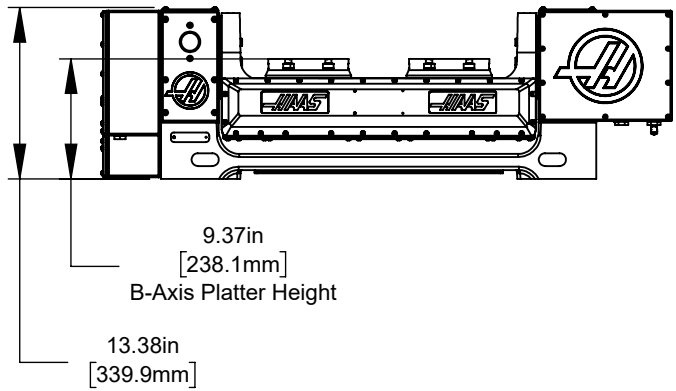

Top View
Platter Rotated 90° to Base

Top View

Front View
Platter Rotated 90° to Base

Front View

Bottom View

DETAIL A
SCALE 2 : 3